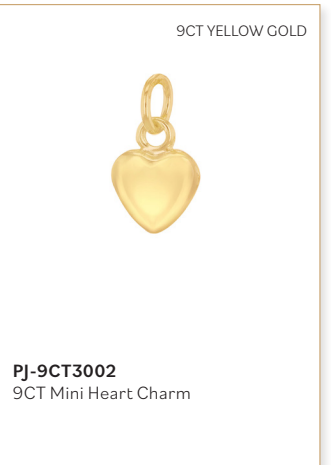

925 STERLING SILVER

PJ-9251007-21CM

Cable Chain with beads | Sterling Silver | (8.27") 21 cm | Hallmark Programme and Anchor Protect Certified | Chain with jump ring ready to weld. **Hallmark Programme. Please add note in order comment or inform your account manager if you require articles hallmarked. Surcharge will be applied.*

925 STERLING SILVER

PJ-9251017-21CM

1.8mm Diamond Cut Curb Chain | Sterling Silver | (8.27") 21 cm | Hallmark Programme and Anchor Protect Certified | Chain with jump ring ready to weld. **Hallmark Programme. Please add note in order comment or inform your account manager if you require articles hallmarked. Surcharge will be applied.*

925 STERLING SILVER

PJ-9251022-21CM

Dapped Bar & Link Chain 21cm | 1.7mm Sterling Silver Chain with jump ring ready to weld. **Hallmark Programme. Please add note in order comment or inform your account manager if you require articles hallmarked. Surcharge will be applied.*

CHARMS & CONNECTORS

9CT YELLOW GOLD

14CT GOLD VERMEIL

925 STERLING SILVER

PJ-NW1213
925 Sterling Silver Initial Moissanite Charm Connector - A

925 STERLING SILVER

PJ-NW1214
925 Sterling Silver Initial Moissanite Charm Connector - B