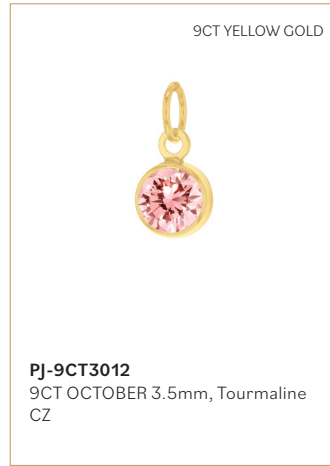

925 STERLING SILVER

PJ-9251007-21CM

Cable Chain with beads | Sterling Silver | (8.27") 21 cm | Hallmark Programme and Anchor Protect Certified | Chain with jump ring ready to weld. **Hallmark Programme. Please add note in order comment or inform your account manager if you require articles hallmarked. Surcharge will be applied.*

925 STERLING SILVER

PJ-9251017-21CM

1.8mm Diamond Cut Curb Chain | Sterling Silver | (8.27") 21 cm | Hallmark Programme and Anchor Protect Certified | Chain with jump ring ready to weld. **Hallmark Programme. Please add note in order comment or inform your account manager if you require articles hallmarked. Surcharge will be applied.*

925 STERLING SILVER

PJ-9251022-21CM

Dapped Bar & Link Chain 21cm | 1.7mm Sterling Silver Chain with jump ring ready to weld. **Hallmark Programme. Please add note in order comment or inform your account manager if you require articles hallmarked. Surcharge will be applied.*

CHARMS & CONNECTORS

9CT YELLOW GOLD

14CT GOLD VERMEIL

925 STERLING SILVER

PJ-NW1213
925 Sterling Silver Initial Moissanite Charm Connector - A

925 STERLING SILVER

PJ-NW1214
925 Sterling Silver Initial Moissanite Charm Connector - B