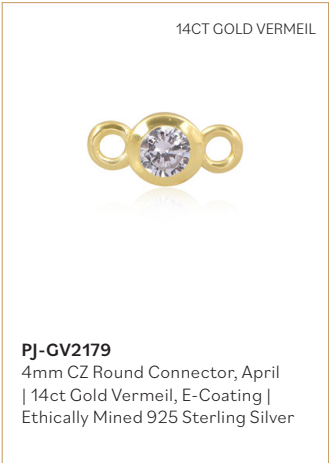

925 STERLING SILVER

PJ-9251007-21CM

Cable Chain with beads | Sterling Silver | (8.27") 21 cm | Hallmark Programme and Anchor Protect Certified | Chain with jump ring ready to weld. **Hallmark Programme. Please add note in order comment or inform your account manager if you require articles hallmarked. Surcharge will be applied.*

925 STERLING SILVER

PJ-9251022-21CM

Dapped Bar & Link Chain 21cm | 1.7mm Sterling Silver Chain with jump ring ready to weld. **Hallmark Programme. Please add note in order comment or inform your account manager if you require articles hallmarked. Surcharge will be applied.*

CHARMS & CONNECTORS

9CT YELLOW GOLD

14CT GOLD VERMEIL

925 STERLING SILVER

PJ-NW1213
925 Sterling Silver Initial Moissanite Charm Connector - A

925 STERLING SILVER

PJ-NW1214
925 Sterling Silver Initial Moissanite Charm Connector - B

925 STERLING SILVER

PJ-NW1215
925 Sterling Silver Initial Moissanite Charm Connector - C

925 STERLING SILVER

PJ-NW1216
925 Sterling Silver Initial Moissanite Charm Connector - D

925 STERLING SILVER

PJ-NW1217
925 Sterling Silver Initial Moissanite Charm Connector - E