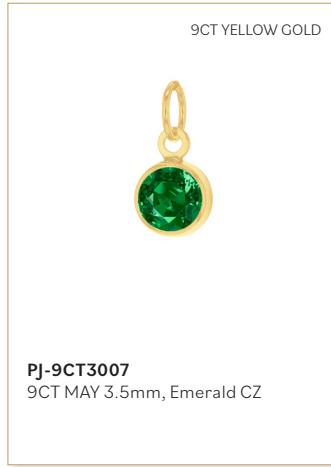

925 STERLING SILVER

PJ-9251007-21CM

Cable Chain with beads | Sterling Silver | (8.27") 21 cm | Hallmark Programme and Anchor Protect Certified | Chain with jump ring ready to weld. **Hallmark Programme. Please add note in order comment or inform your account manager if you require articles hallmarked. Surcharge will be applied.*

925 STERLING SILVER

PJ-9251017-21CM

1.8mm Diamond Cut Curb Chain | Sterling Silver | (8.27") 21 cm | Hallmark Programme and Anchor Protect Certified | Chain with jump ring ready to weld. **Hallmark Programme. Please add note in order comment or inform your account manager if you require articles hallmarked. Surcharge will be applied.*

925 STERLING SILVER

PJ-9251022-21CM

Dapped Bar & Link Chain 21cm | 1.7mm Sterling Silver Chain with jump ring ready to weld. **Hallmark Programme. Please add note in order comment or inform your account manager if you require articles hallmarked. Surcharge will be applied.*

CHARMS & CONNECTORS

9CT YELLOW GOLD

14CT GOLD VERMEIL

925 STERLING SILVER

PJ-NW1213
925 Sterling Silver Initial Moissanite Charm Connector - A

925 STERLING SILVER

PJ-NW1214
925 Sterling Silver Initial Moissanite Charm Connector - B